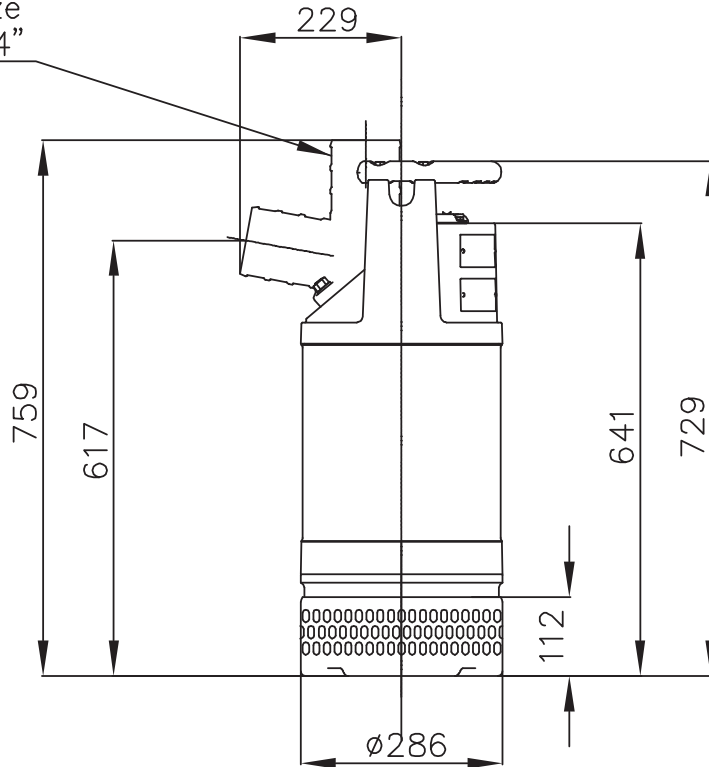

ISO-G 4A  
 NPT 4-8  
 Ø100 Hose size  
 \* Victaulic 4"

\* Designed for "Victaulic Coupling",  
 according to ANSI/AWWA  
 C606-97

Screen opening 8x18

Weight (kg)
Total
49

	Denomination	Drawn by	Checked by	Date
	Dimensional drwg BS,KS 2630.080,180 MT ISO-G 4A	KST	Ken	080403
	Scale	1:5	Reg no	5399
		7051600		3

ISO-metric