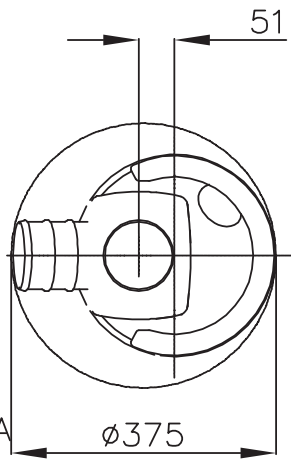

ISO-G 4A  
 NPT 4-8  
 Ø100 Hose size  
 \* Victaulic 4"

\* Designed for "Victaulic Coupling",  
 according to ANSI/AWWA  
 C606-97

Screen opening 8x18

Weight (kg)
Total
49

	Denomination	Drawn by	Checked by	Date
	Dimensional drwg BS,KS 2630.080,180 MT ISO-G 4A	KST	Ken	080403
	Scale	1:5	Reg no	5399
		7051600		3

ISO-metric