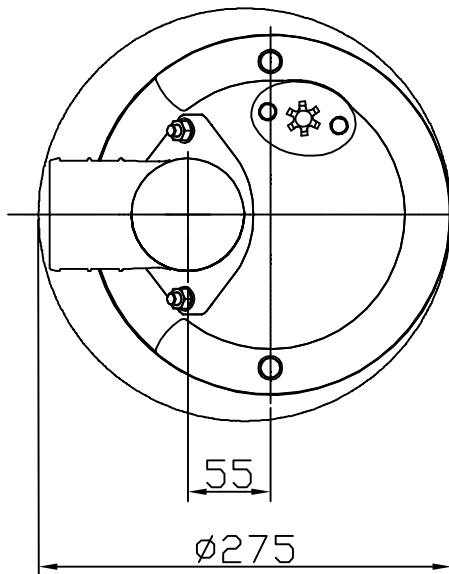

ISO-metric

Screen opening 7X16

Weight(kg)

Total

KS	30
BS	32

Denomination
Dimensional drwg
BS,KS 2620.081,171 MT
ISO-G 3A

Drawn by NK	Checked by Ken	Date 090128
Scale 1:5		Reg no 5399
7308200		0