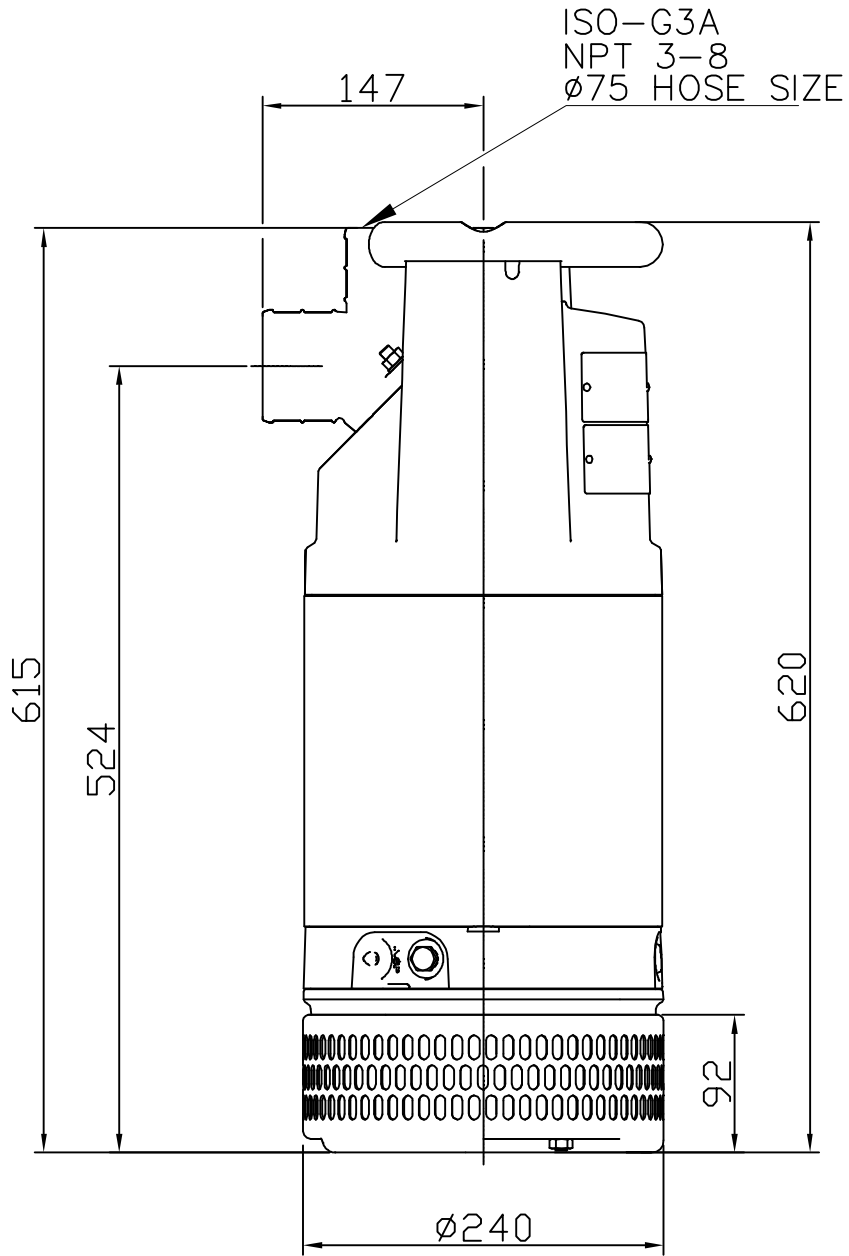

ISO-metric

Screen opening 7X16

Weight(kg)

Total

KS	30
BS	32

Denomination
Dimensional drwg
BS,KS 2620.081,171 MT
ISO-G 3A

Drawn by NK	Checked by Ken	Date 090128
Scale 1:5		Reg no 5399
7308200		0